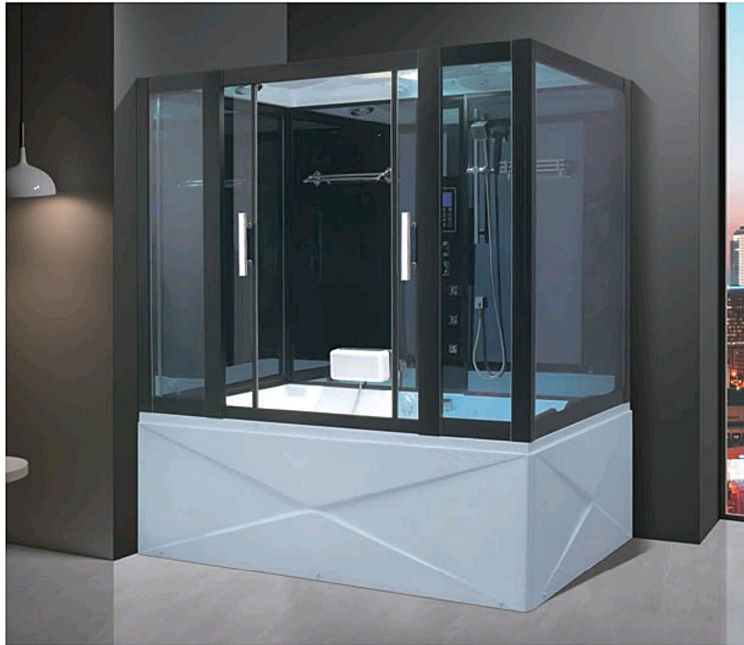

Model: AO-3095

Size: 1600x900x2150mm

Function configuration: