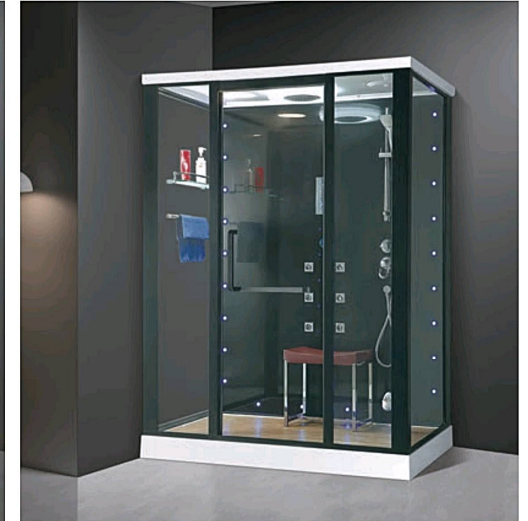

Model: AO-3120

Size: 1200x900x2150mm
1390x950x2150mm
1500x1000x2150mm
1600x1000x2150mm

Function configuration: