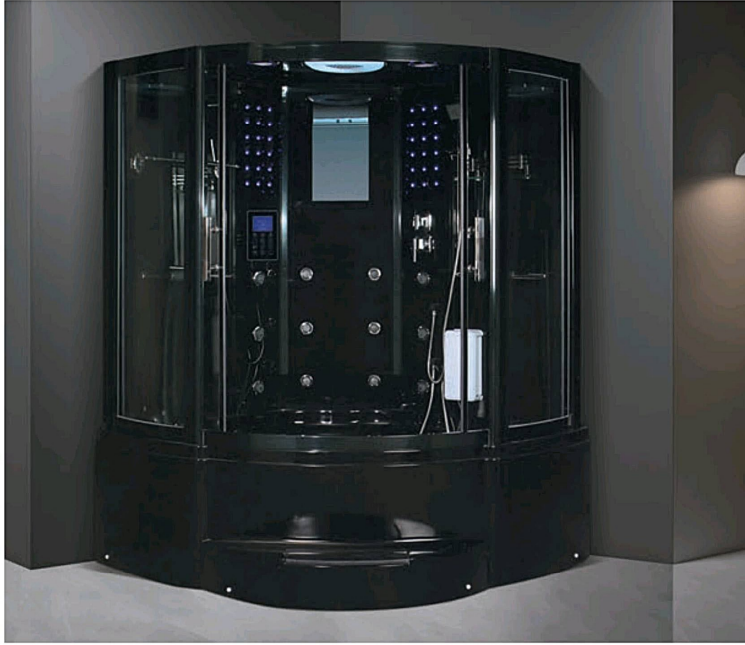

Model: AO-3093

Size: 1500x1500x2150mm

Function configuration:

- Control panel
- Steam room 3kw
- Radio
- External CD
- Temperature display / adjustment
- Time display / adjustment
- Exhaust fan
- Floodlight
- Back acupuncture massage
- Top shower
- Portable shower
- Function conversion

Model: AO-3094

Size: 1980x1310x2150mm

Function configuration:

- Control panel
- Steam room 3kw
- Radio
- External CD
- Temperature display / adjustment
- Time display / adjustment
- Exhaust fan
- Floodlight
- Back acupuncture massage
- Top shower
- Portable shower
- Function conversion