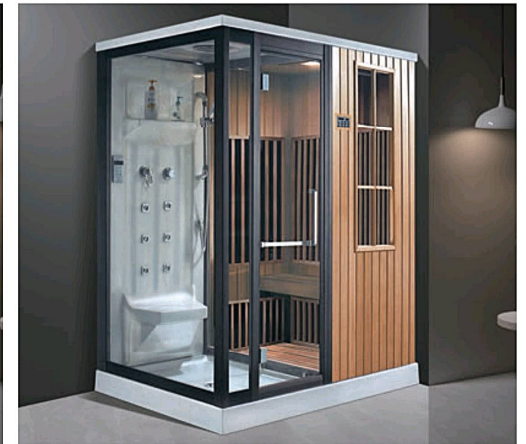

Model: AO-3037

Size: 1600x1200x2200mm 1700x1200x2200mm
1800x1300x2200mm 2000x1300x2200mm
2200x1300x2200mm

Findwood /hemlock/cedar wood

Function configuration: