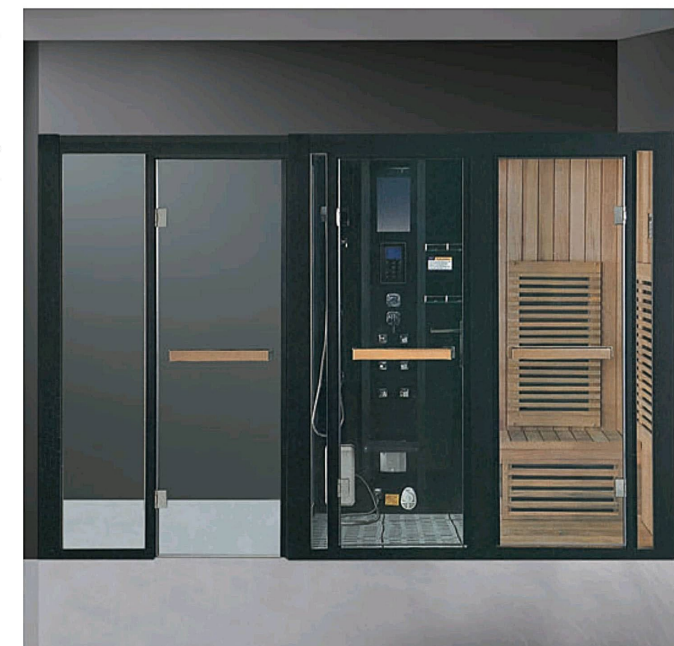

Findwood /hemlock/cedar wood

Function configuration:

Function configuration:

Findwood /hemlock/cedar wood

产品类别 (可选): 干蒸房 / 湿蒸房、汗蒸房 / 湿蒸房

Findwood /hemlock/cedar wood

Function configuration:

Far infrared sauna 1.8KW
Computer control panel with bluetooth
USB interface Fm radio
Ozone disinfection
Led light
Exhaust outlet
Time/ temperature control
6MM tempered glass
Aluminum frame

Function configuration:

Findwood /hemlock/cedar wood

Function configuration:

Findwood /hemlock/cedar wood

optional function: overhead led light, ring light, planter heating plate

Findwood /hemlock/cedar wood

Function configuration: