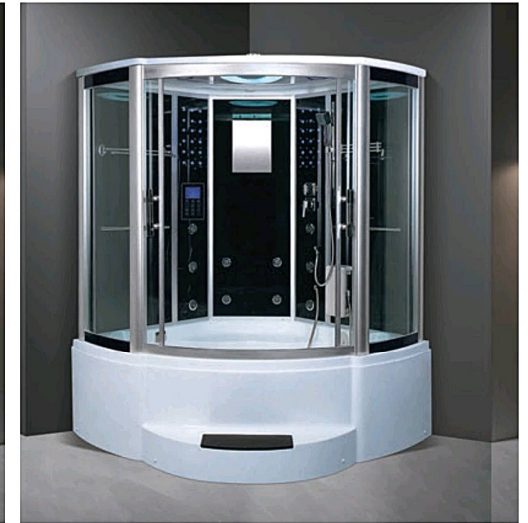

Model: AO-3106

Size: 1500x1500x2150mm

Function configuration: