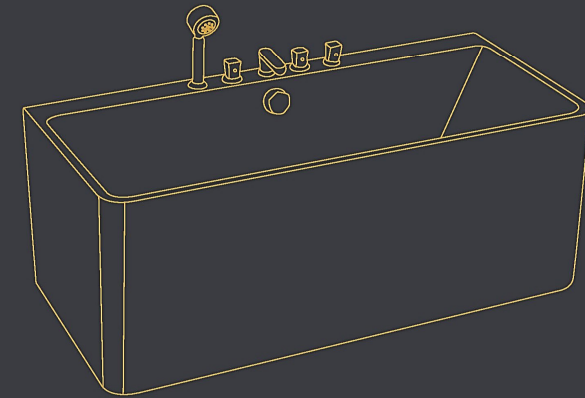

IMPORTANCE:

1. These measurements are subject to change or cancellation, no responsibility is assumed for use of superseded or voided pages.
2. Please with consult the manufactory for confirmation of detailed dimensions for bulbing construction purposes.
3. Due to the printing process, tile colors of the actual products may differ from those pictures for true color matching purposes to products chip color samples.

VAANI BATH ENTERPRISES

GSTN:- 27ASDPJ2762P1ZA

Bathroom Product Catalog

Mumbai City Vaani Enterprises Vaanibath co.ltd

**(Address) :- Manokarmna, Hanuman Mandir
Compound, Near Vidya Varidhi
School, Vanotha Pada, Nalasopara
East - 401209**

(E-mail)- info@vaanibath.com

Website- www.vaanibath.com

Mobail No. +91 8433999089

+91 9607999089

Mumbai City