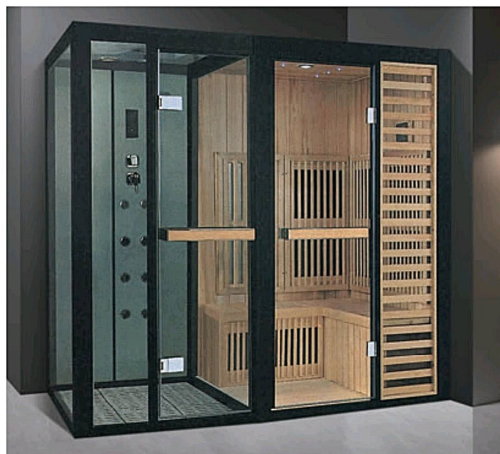

Model: AO-3040
Size: 2400x1200x2000mm

Function configuration:

Findwood /hemlock/cedar wood