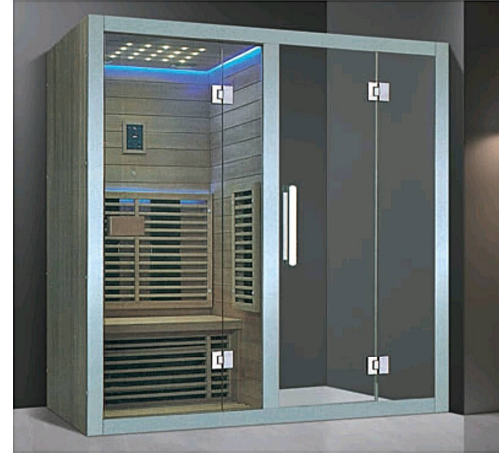

Model: AO-3048
Size: 1800x1200x2000mm

Findwood /hemlock/cedar wood