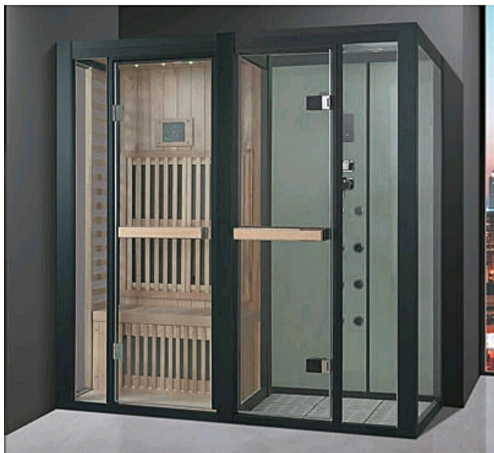

Model: AO-3039
Size: 2000x820x2000mm

Function configuration:

Findwood /hemlock/cedar wood

产品类别 (可选): 干蒸房 / 湿蒸房、汗蒸房 / 湿蒸房