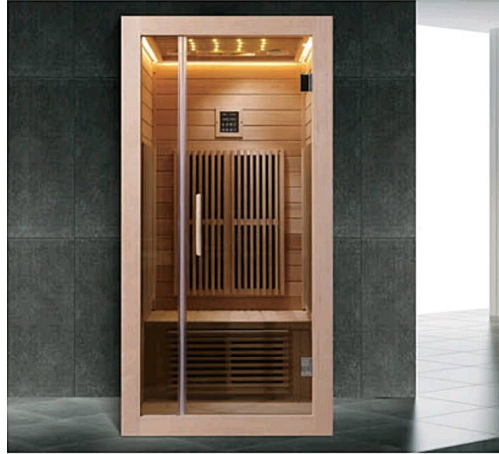

Model: AO-3066

Size: 1000x1000x2000mm

Findwood /hemlock/cedar wood

Function configuration: