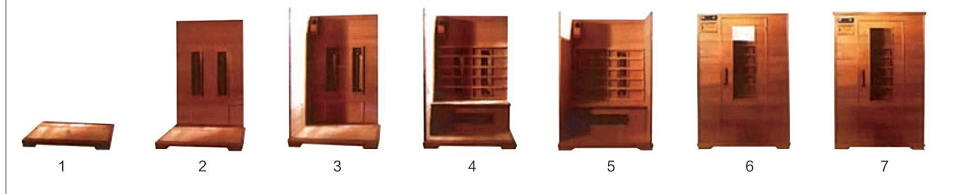

► Installation