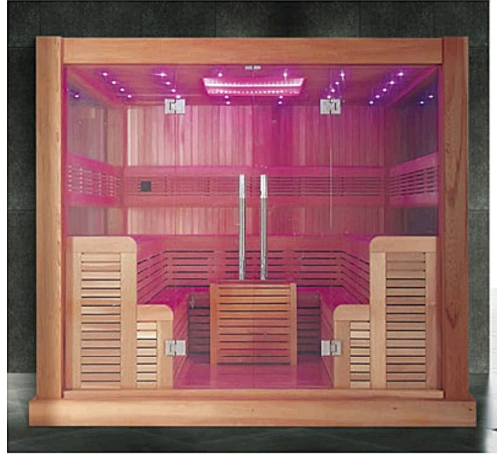

Model: AO-3081
Size: 1800x1500x2000mm

Findwood /hemlock/cedar wood

Function configuration: