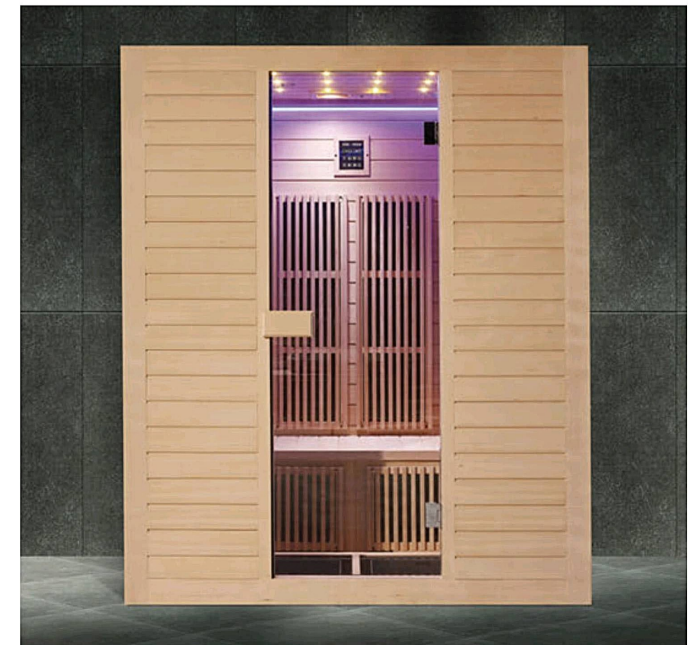

Model: AO-3056  
 Size: 2000x1200x2000mm  
 Findwood /hemlock/cedar wood  
**Function configuration:**  
 Far infrared ray heating  
 Computer control panel with bluetooth  
 USB interface Fm radio  
 Ozone disinfection  
 Led light  
 Exhaust outlet  
 Time/temperature control

► Fir Accessories

-  Convenient Buckle—The copper buckle systems provided in we are easiest in the field. With just two people you can have your sauna installed up and running within twenty minutes.
-  Tempered Glass Windows On Doors—Don't settle for plastic or lexan windows. All the sauna models come with tempered glass for windows. Also we use non-toxic glues (water based) for construction.
-  Various Standard Plug—Different plug to your country's power request, 110v, 220v, 240V and so on.
-  Color Therapy light—Natural medical treatment; 7 different colors: improve skin, circulation, nerve and suit particular mood; Adjust mental and health.

► Installation

Model: AO-3057  
 Size: 1300x1000x2000mm

Findwood /hemlock/cedar wood

**Function configuration:**  
 Far infrared ray heating  
 Computer control panel with bluetooth  
 USB interface Fm radio  
 Ozone disinfection  
 Led light  
 Exhaust outlet  
 Time/temperature control

Model: AO-3058

Size: 2000x1500x2000mm

Findwood /hemlock/cedar wood

**Function configuration:**

- Far infrared ray heating
- Computer control panel with bluetooth
- USB interface Fm radio
- Ozone disinfection
- Led light
- Exhaust outlet
- Time/ temperature control