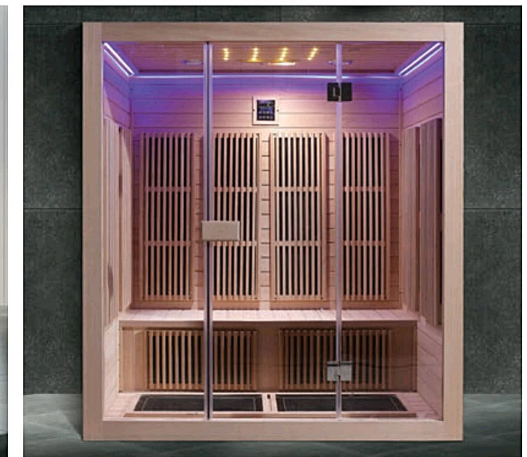

Model: AO3064

Size: 1800x1200x2000mm

Findwood /hemlock/cedar wood

Function configuration: