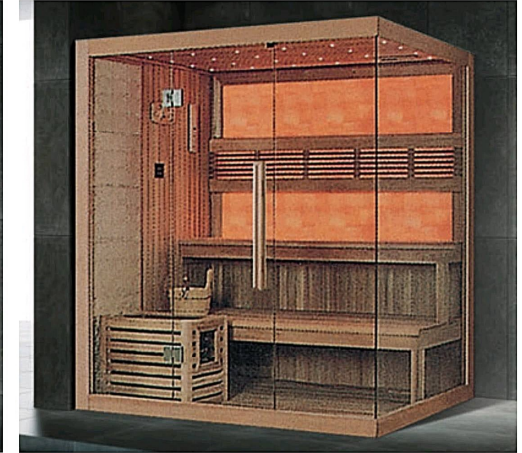

Model: AO-3077

Size: 1900x1500x2000mm

Findwood /hemlock/cedar wood

Function configuration: