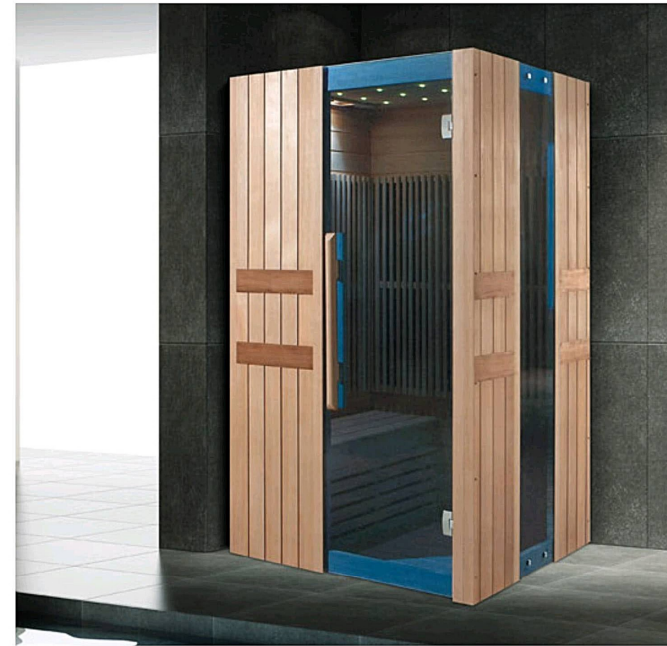

Model: AO-3056
Size: 2000x1200x2000mm
Findwood /hemlock/cedar wood
Function configuration:
Far infrared ray heating
Computer control panel with bluetooth
USB interface Fm radio
Ozone disinfection
Led light
Exhaust outlet
Time/temperature control

► Fir Accessories

- Convenient Buckle—The copper buckle systems provided in we are easiest in the field. With just two people you can have your sauna installed up and running within twenty minutes.
- Tempered Glass Windows On Doors—Don't settle for plastic or lexan windows. All the sauna models come with tempered glass for windows. Also we use non-toxic glues (water based) for construction.
- Various Standard Plug—Different plug to your country's power request, 110v, 220v, 240V and so on.
- Color Therapy light—Natural medical treatment; 7 different colors: improve skin, circulation, nerve and suit particular mood; Adjust mental and health.

► Installation

Model: AO-3057
Size: 1300x1000x2000mm

Findwood /hemlock/cedar wood

Function configuration:
Far infrared ray heating
Computer control panel with bluetooth
USB interface Fm radio
Ozone disinfection
Led light
Exhaust outlet
Time/temperature control