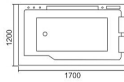

Model: AO-644