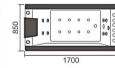

Function configuration:

Model: AO-651

Size: 1720x1200x630mm

Left / Right Skirt

Function configuration: