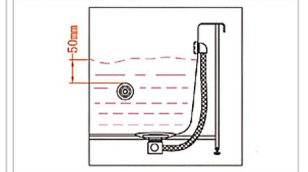

Massage Bathtub Hydrograph

Special nozzle for massage bathtub