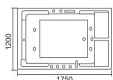

Function configuration: