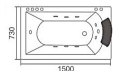

Function configuration: