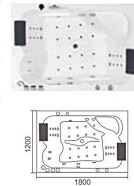

Size: 1700x1100x700mm
1800x1200x700mm
Left / Right Skirt

Function configuration:

Size: 1800x1200x650mm

Product category (optional): massage cylinder, faucet cylinder, bubble cylinder

Function configuration:

- 1.0HP surf water pump
- Hot and cold water switch
- Portable shower
- Bathtub drain
- Surfing nozzle
- Tap
- Pillow
- Control panel (optional)
- Bubble bath (optional)
- Constant temperature (optional)
- Ozone (optional)
- Colorful lamp (optional)

Size: 1800x1500x680mm
Left / Right Skirt

Function configuration:

Size: 1800x1200x630mm

Function configuration:

Size: 1850x1200x630mm
Left / Right Skirt

Function configuration: