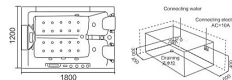

Model: AO-648