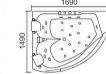

Function configuration:

- 1.0HP surf water pump
- Hot and cold water switch
- Portable shower
- Bathtub drain
- Surfing nozzle
- Tap
- Pillow
- Control panel (optional)
- Bubble bath (optional)
- Constant temperature (optional)
- Ozone (optional)
- Colorful lamp (optional)