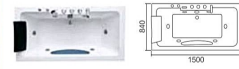

Model: AO-669
Size: 1400x840x580mm   1500x840x580mm
1600x840x580mm   1700x840x580mm
1800x840x580mm
Left / Right Skirt

Function configuration:

Model: AO-670
Size: 1700x900x650mm   1900x950x650mm
Left / Right Skirt

Function configuration:

Model: AO-672
Size: 1700x900x630mm
Left / Right Skirt

Function configuration:

- 1.0HP surf water pump
- Hot and cold water switch
- Portable shower
- Bathtub drain
- Surfing nozzle
- Tap
- Pillow
- Control panel (optional)
- Bubble bath (optional)
- Constant temperature (optional)
- Ozone (optional)
- Colorful lamp (optional)

Model: AO-673
Size: 1600x900x630mm
Left / Right Skirt

Function configuration:

Model: AO-671
Size: 1800x900x750mm
Left / Right Skirt

Function configuration:

Model: AO-674
Size: 1700x900x680mm
Left / Right Skirt

Function configuration:

- 1.0HP surf water pump
- Hot and cold water switch
- Portable shower
- Bathtub drain
- Surfing nozzle
- Tap
- Pillow
- Control panel (optional)
- Bubble bath (optional)
- Constant temperature (optional)
- Ozone (optional)
- Colorful lamp (optional)