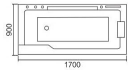

Function configuration: