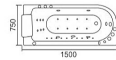

Function configuration:

Model: AO-722

Size: 1500x900x650mm
1700x900x650mm
Left / Right Skirt

Function configuration: