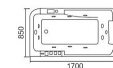

Function configuration: