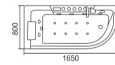

Function configuration:

Model: AO-657

Size: 1500x830x600mm
1600x830x600mm
1700x830x600mm

Product category (optional): massage cylinder, faucet cylinder, bubble cylinder

Function configuration:

- 1.0HP surf water pump
- Hot and cold water switch
- Portable shower
- Bathtub drain
- Surfing nozzle
- Tap
- Pillow
- Control panel (optional)
- Bubble bath (optional)
- Constant temperature (optional)
- Ozone (optional)
- Colorful lamp (optional)