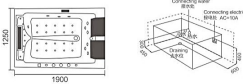

Function configuration:

Model: AO-649

Size: 1800x1200x650mm

Function configuration: