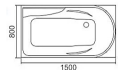

Function configuration: