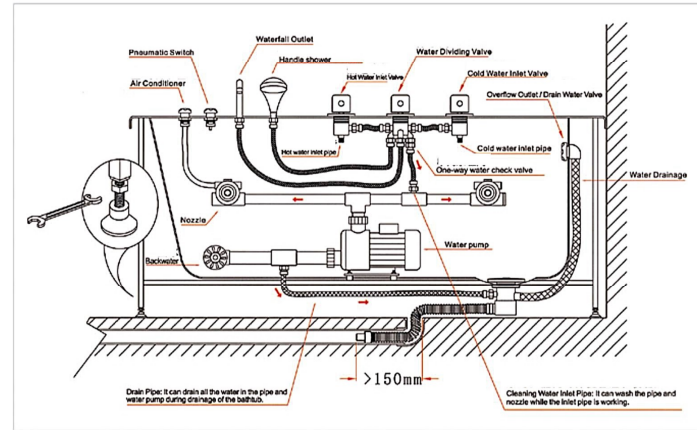

COLORFUL LIGHT EFFECT

MULTIPLE SAFETY PROTECTION

The use of fully isolated hydropower design, a number of safety tests and dynamic monitoring of intelligent data security to ensure safety.

Massage Bathtub Controller

Function configuration:

- Liquid crystal display
- IMD technology integrated face box
- Inductive key
- Bluetooth music (mp3) playback
- Water pump function
- Constant temperature function
- Air pump function
- Pool bottom lamp function
- Water level detection function
- Ozone disinfection function
- Keyboard lock

Characteristics of induction technology:

Waterproof, flower proof, sunscreen, durable, high temperature resistant and never change color.

Function configuration:

- Liquid crystal display
- Full function infrared remote control
- Control induction key
- FM radio
- Sub interface MP3 playback
- External aux input interface
- Water pump function
- Constant temperature function
- Air pump function
- Pool bottom lamp function
- Water level detection function
- Ozone disinfection function
- Keyboard lock

TECHNIQUE ADVANTAGE OF BATHTUB

SPA Massage System Structure Principle

Advocates safe sanitary wares. Bubble bath pipe syste is in strict accordance with standards of authentication of CE safety system of European Union. It has eliminated the hidden hazards of traditional bubble bath system by setting four water proof devices to separate the electricity and water completely.