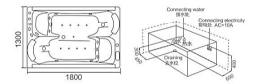

Function configuration:

- 1.0HP surf water pump
- Hot and cold water switch
- Portable shower
- Bathtub drain
- Surfing nozzle
- Tap
- Pillow
- Control panel (optional)
- Bubble bath (optional)
- Constant temperature (optional)
- Ozone (optional)
- Colorful lamp (optional)