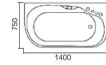

Size: 1400x750x620mm

Function configuration:

Size: 1550x780x630mm

Left / Right Skirt

Function configuration:

Size: 1500x780x660mm

1600x780x660mm

1700x780x660mm

Left / Right Skirt

Function configuration:

- 1.0HP surf water pump
- Hot and cold water switch
- Portable shower
- Bathtub drain
- Surfing nozzle
- Tap
- Pillow
- Control panel (optional)
- Bubble bath (optional)
- Constant temperature (optional)
- Ozone (optional)
- Colorful lamp (optional)

Size: 1700x800x720mm

Left / Right Skirt

Function configuration:

Size: 1200x750x580mm   1300x750x580mm

1400x780x600mm   1500x800x600mm

1600x800x600mm   1700x800x600mm

Left / Right Skirt

Function configuration:

Size: 1400x750x650mm   1500x750x650mm

1600x750x650mm   1700x800x650mm

Left / Right Skirt

Function configuration:

- 1.0HP surf water pump
- Hot and cold water switch
- Portable shower
- Bathtub drain
- Surfing nozzle
- Tap
- Pillow
- Control panel (optional)
- Bubble bath (optional)
- Constant temperature (optional)
- Ozone (optional)
- Colorful lamp (optional)