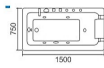

Function configuration:

Model: AO-757

Size: 1200x700x580mm
1350x730x580mm
1500x730x580mm
1700x730x580mm

1300x700x580mm
1400x730x580mm
1600x730x580mm

Left / Right Skirt