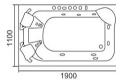

Function configuration:

Model: AO-718