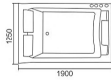

Function configuration: