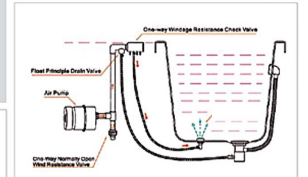

Bubble Bath System Structure Principle