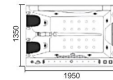

Function configuration: