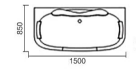

Model: AO-660

Size: 1800x900x680mm

Left / Right Skirt

Function configuration: