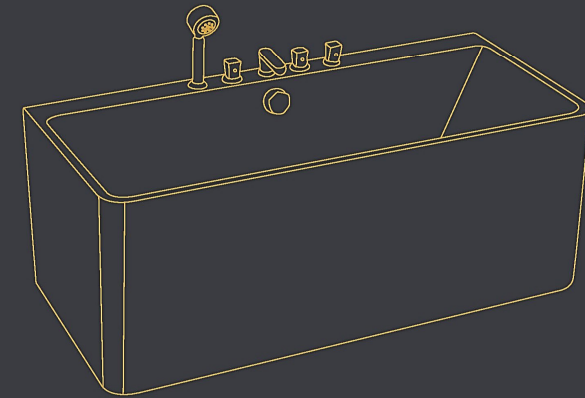

IMPORTANCE:

1. These measurements are subject to change or cancellation, no responsibility is assumed for use of superseded or voided pages.
2. Please with consult the manufactory for confirmation of detailed dimensions for bulbing construction purposes.
3. Due to the printing process, tile colors of the actual products may differ from those pictures for true color matching purposes to products chip color samples.

VAANI BATH ENTERPRISES

GSTN:- 27ASDPJ2762P1ZA

Bathroom Product Catalog

Mumbai City Vaani Enterprises Vaanibath co.ltd

**(Address) :- Manokarmna, Hanuman Mandir
Compound, Near Vidya Varidhi
School, Vanotha Pada, Nalasopara
East - 401209**

**(E-mail)- info@vaanibath.com
Website- www.vaanibath.com
Mobail No. +91 8433999089
+91 9607999089**

Mumbai City