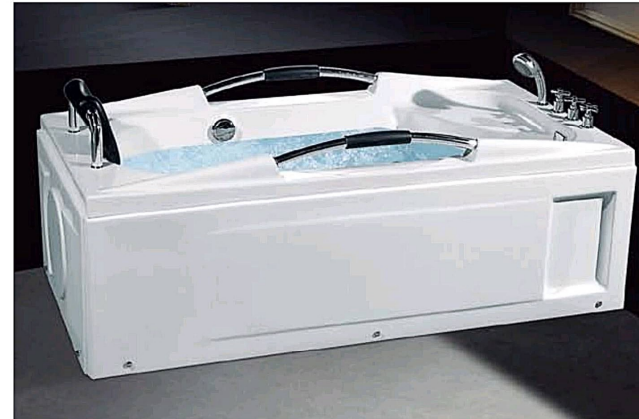

Model: AO-722

Size: 1500x900x650mm
1700x900x650mm
Left / Right Skirt

Function configuration:

Model: AO-723

Size: 1700x900x700mm
Left / Right Skirt

Function configuration: