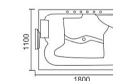

Model: AO-712

Size: 1700x1200x700mm
Left / Right Skirt

Function configuration: