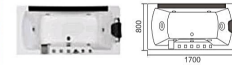

Size: 1700x800x650mm
Left / Right Skirt

Function configuration:

Size: 1500x760x630mm
1600x760x630mm
1700x760x630mm

Function configuration:

Size: 1500x800x630mm
1600x800x630mm
1700x800x630mm
Left / Right Skirt

Function configuration:

Size: 1350x1350x700mm
1500x1500x700mm

Function configuration:

- 1.0HP surf water pump
- Hot and cold water switch
- Portable shower
- Bathtub drain
- Surfing nozzle
- Tap
- Pillow
- Control panel (optional)
- Bubble bath (optional)
- Constant temperature (optional)
- Ozone (optional)
- Colorful lamp (optional)

Size: 1200x1200x600mm
1300x1300x600mm
1500x1500x600mm

Function configuration: