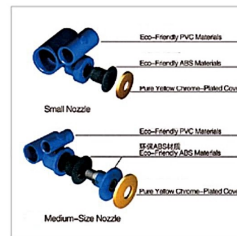

Massage Bathtub Hydrograph

Special nozzle for massage bathtub