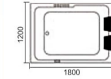

Function configuration:

- 1.0HP surf water pump
- Hot and cold water switch
- Portable shower
- Bathtub drain
- Surfing nozzle
- Tap
- Pillow
- Control panel (optional)
- Bubble bath (optional)
- Constant temperature (optional)
- Ozone (optional)
- Colorful lamp (optional)

Model: AO-707

Size: 1800x1500x680mm
Left / Right Skirt

Function configuration: