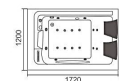

Model: AO-652

Size: 1700x1200x630mm

Left / Right Skirt

Function configuration: