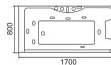

Function configuration: