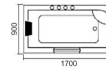

Function configuration: