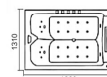

Function configuration: