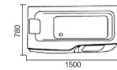

Function configuration:

- 1.0HP surf water pump
- Hot and cold water switch
- Portable shower
- Bathtub drain
- Surfing nozzle
- Tap
- Pillow
- Control panel (optional)
- Bubble bath (optional)
- Constant temperature (optional)
- Ozone (optional)
- Colorful lamp (optional)