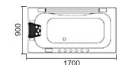

Model: AO-669
Size: 1400x840x580mm   1500x840x580mm
1600x840x580mm   1700x840x580mm
1800x840x580mm
Left / Right Skirt

Function configuration:

Model: AO-670
Size: 1700x900x650mm   1900x950x650mm
Left / Right Skirt

Function configuration:

Model: AO-672
Size: 1700x900x630mm
Left / Right Skirt

Function configuration:

- 1.0HP surf water pump
- Hot and cold water switch
- Portable shower
- Bathtub drain
- Surfing nozzle
- Tap
- Pillow
- Control panel (optional)
- Bubble bath (optional)
- Constant temperature (optional)
- Ozone (optional)
- Colorful lamp (optional)

Model: AO-673
Size: 1600x900x630mm
Left / Right Skirt

Function configuration:

Model: AO-671
Size: 1800x900x750mm
Left / Right Skirt

Function configuration:

Model: AO-674
Size: 1700x900x680mm
Left / Right Skirt

Function configuration:

- 1.0HP surf water pump
- Hot and cold water switch
- Portable shower
- Bathtub drain
- Surfing nozzle
- Tap
- Pillow
- Control panel (optional)
- Bubble bath (optional)
- Constant temperature (optional)
- Ozone (optional)
- Colorful lamp (optional)