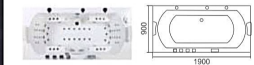

Size: 1600x1000x600mm
Left / Right Skirt