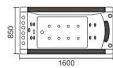

Function configuration: